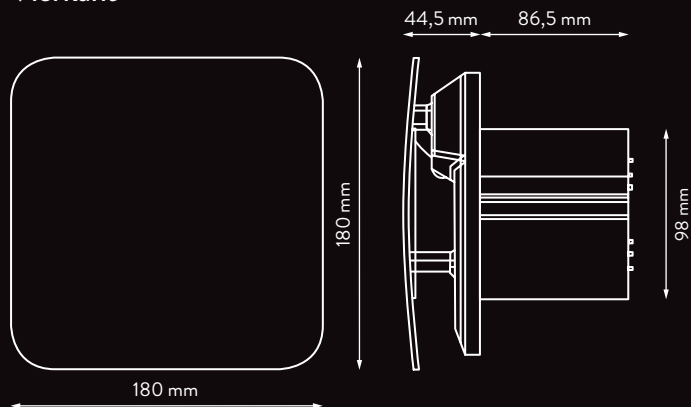

Simply Silent™ Contour (100mm)

Technische gegevens

Vierkant