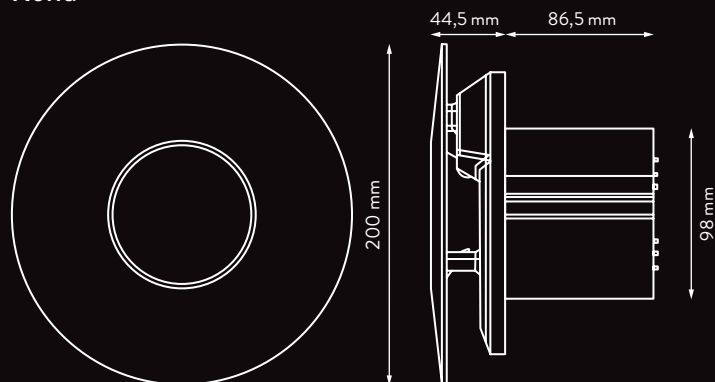

Simply Silent™ Contour (100mm)

Technische gegevens

Vierkant

Rond

Prestaties

Specificatie

	Contour
Snelheden	2
Aanzuigkracht (l/s)	15/21
Aanzuigkracht (m³/u)	54/76
Elektrisch vermogen (W)	6,7/7,7
Specifiek ventilatorvermogen (W/l/s)	0,45/0,37
Geluidsdruk (dBA @ 3M)	16/29
IP-classificatie	X4
Motortype	AC
ErP-conformiteit	Ja