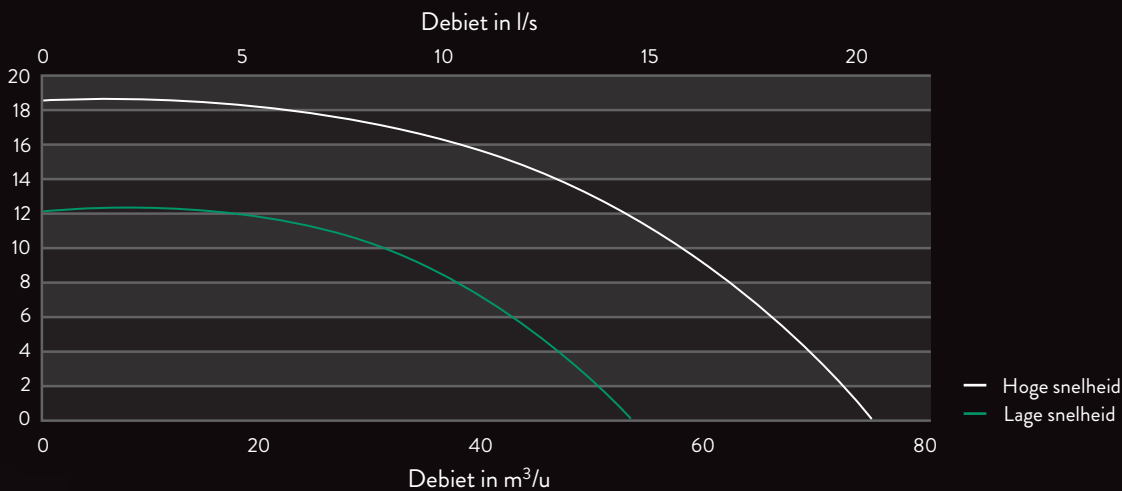

Prestaties

Specificatie

	Shower Fan Complete
Snelheden	2
Aanzuigkracht (l/s)	15/21
Aanzuigkracht (m³/u)	54/76
Elektrisch vermogen (W)	6,7/7,7
Specifiek ventilatorvermogen (W/l/s)	0,45/0,37
Geluidsdruk (dBA@3M)	22/34
IP-classificatie	X4
Motortype	AC
ErP-conform	Ja