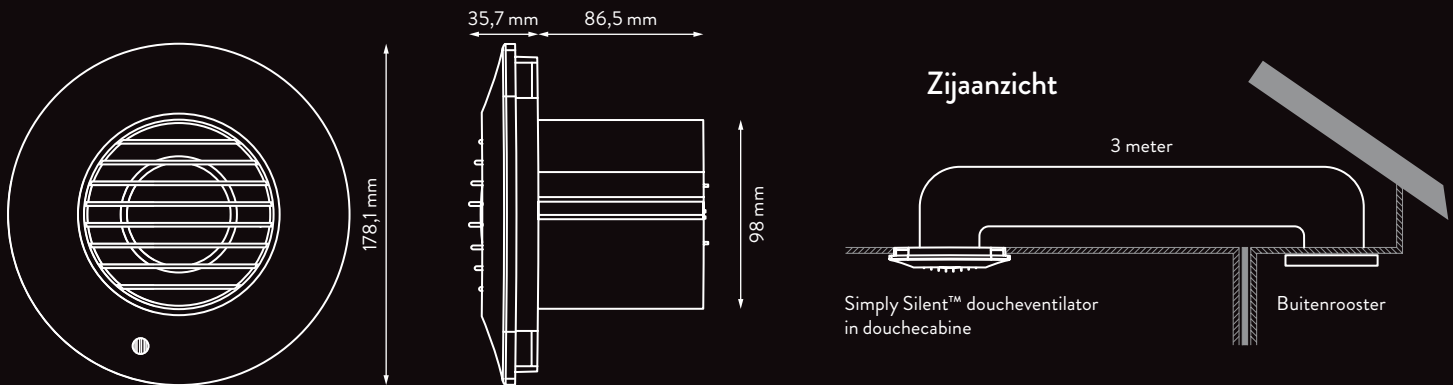

Simply Silent™ Shower Fan Complete

Technische gegevens

Rond