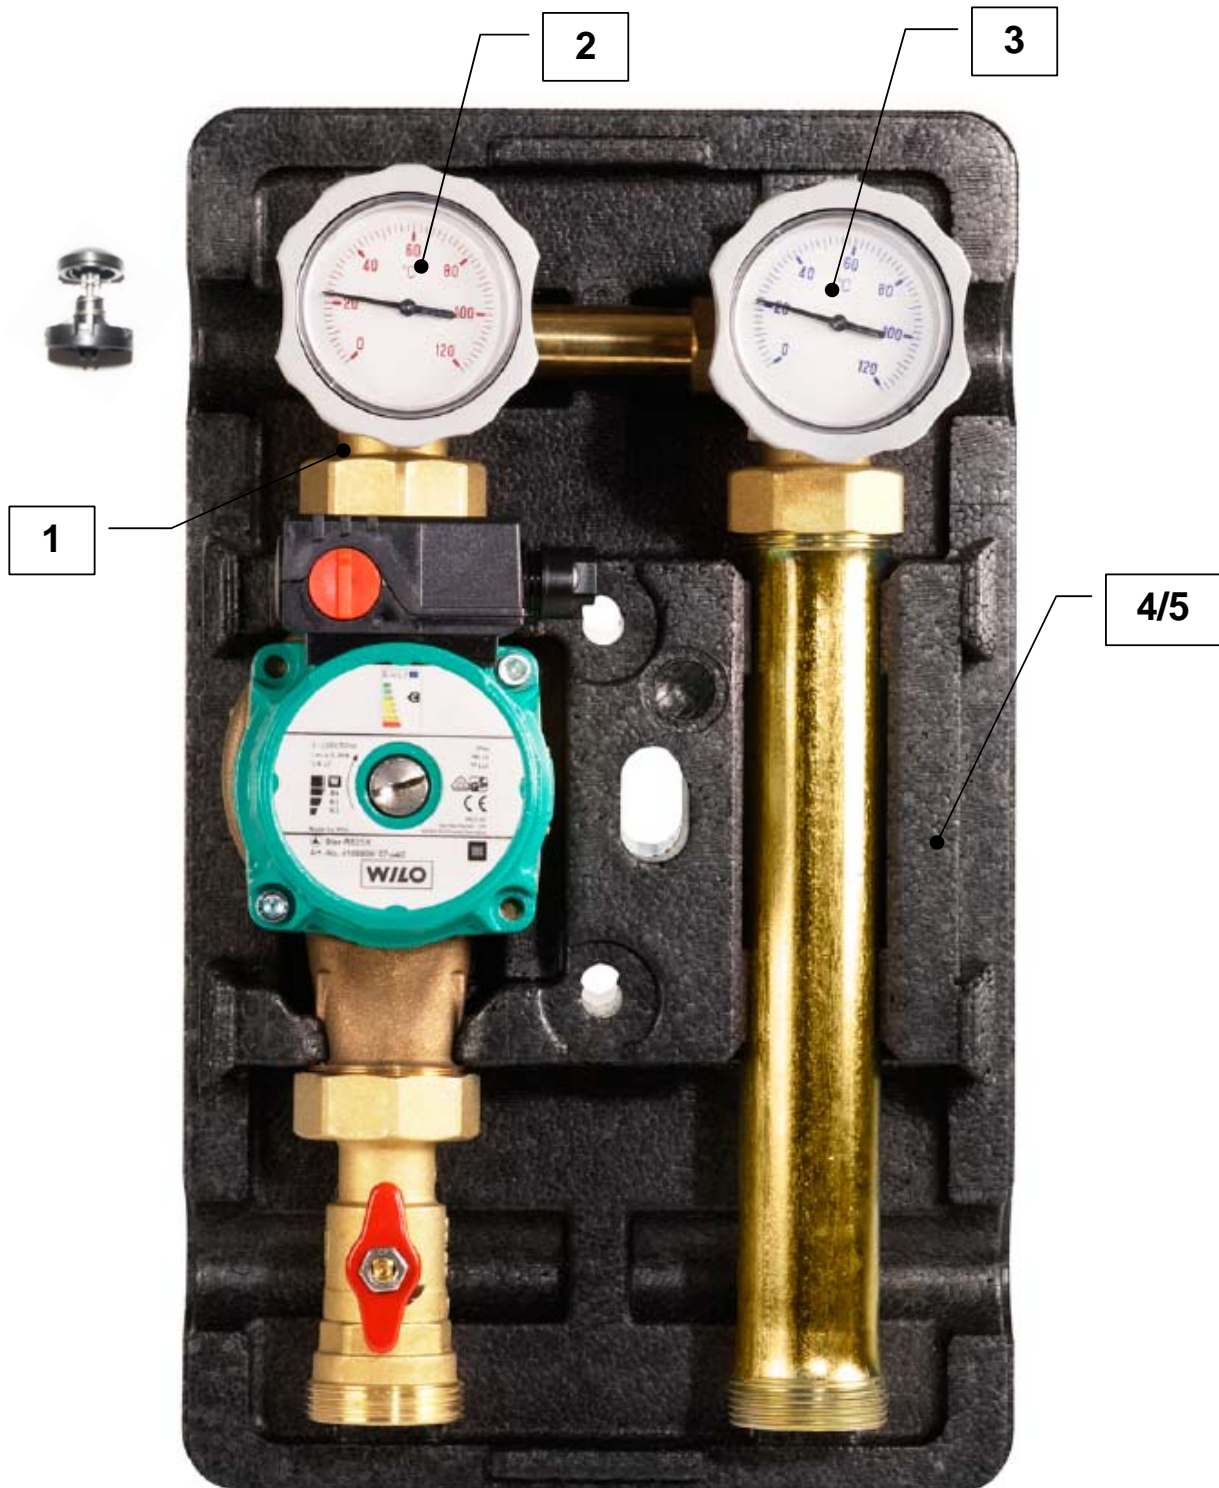

Spare parts list

Brand: Dimplex

Type: WWM 25

Part number: 346600

Position	Description	Part number	Serv. ind.
1	Check valve	4521154127E	
2	Thermometer, red	4521154119E	
3	Thermometer, blue	4521154120E	
4	Insulation (until PD 2005)	4521154124	
5	Insulation	4521154122E	

Note: The filter drier must always be exchanged when soldering work is carried out in the refrigerant circuit.

Images are intended for identifying the item in the spare parts list and may differ from the actual technical design.